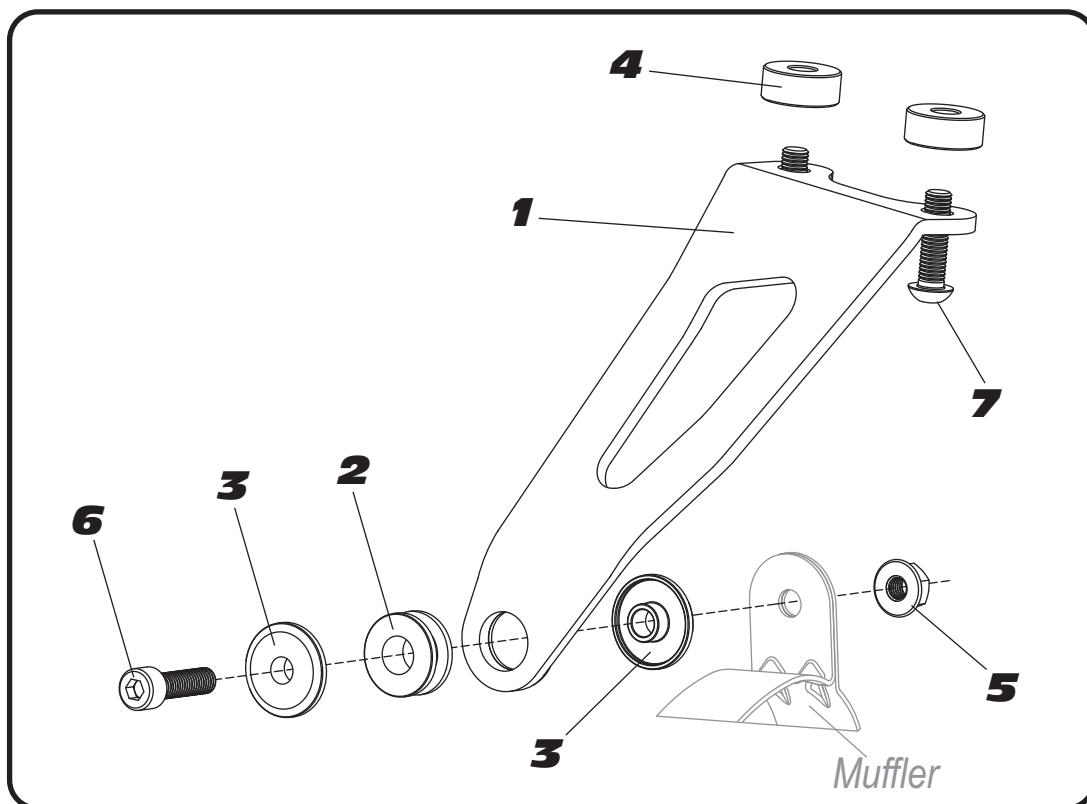

200BG11000

Part List:

NO.	DESCRIPTION	QTY	PART #
1	Muffler Hanger Bracket	1	11100AB
2	Rubber Grommet	1	Z1023
3	Aluminum Spacer	2	ALS-043
4	Aluminum Spacer, Black	2	8X10SPCB
5	8mm Flange Nut	1	8MMNUT
6	8mm x 30mm Socket Head Cap Screw	1	M8X30
7	8mm x 30mm Button Head Screw	2	M8X30BHS
**	Yoshimura Sticker	1	17029